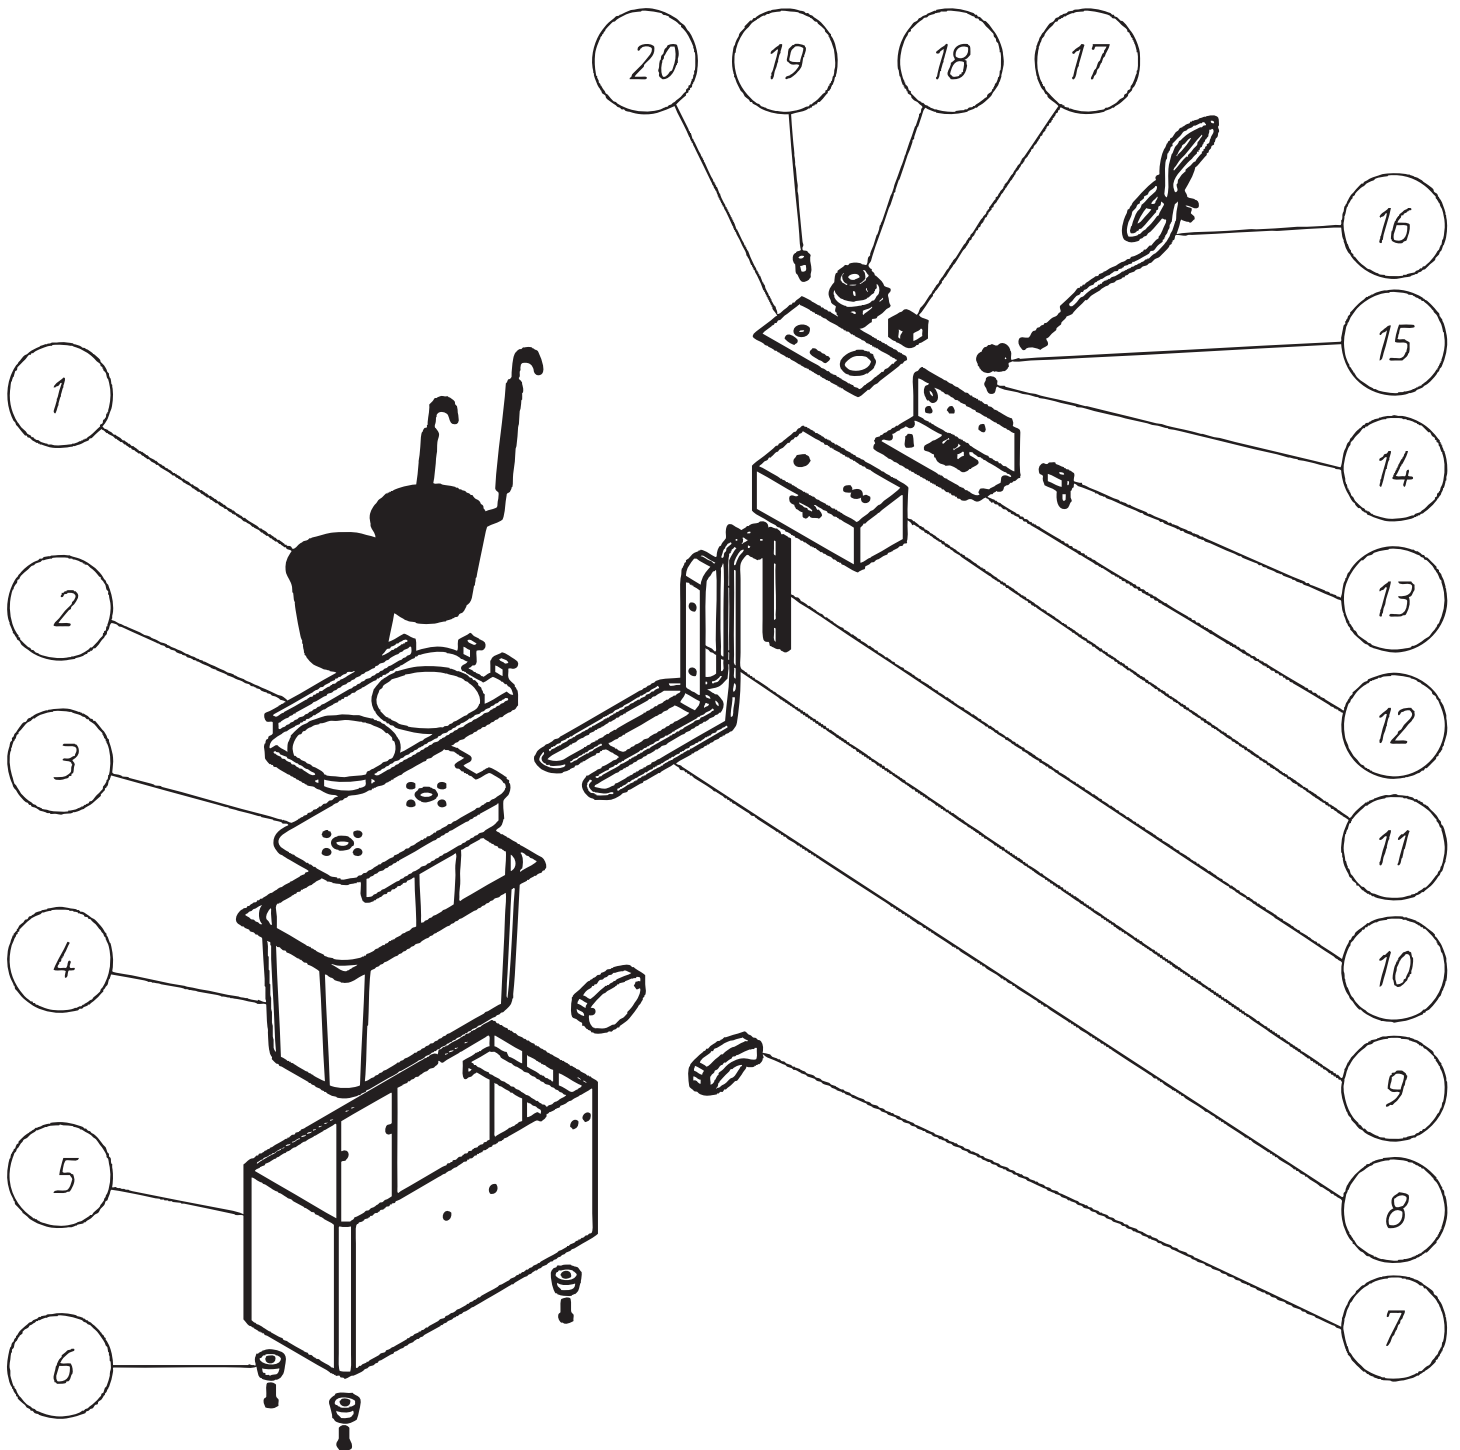

Parts Breakdown

Model CE-CN-0002-B 43557

Parts Breakdown

Model CE-CN-0002-B 43557

Item No.	Description	Position	Item No.	Description	Position	Item No.	Description	Position
65936	Basket for 43557	1	65943	Heater for 43557	8	65950	Power Cord Holder for 43557	15
65937	Basket Support for 43557	2	65944	Heater Front Cover for 43557	9	65951	Power Cord for 43557	16
65938	Heater Bottom Cover for 43557	3	65945	Heater Back Cover for 43557	10	65952	Terminal Block for 43557	17
65939	GN Pan 1/3x200mm for 43557	4	65946	Control Box for 43557	11	65953	Thermostat for 43557	18
65940	Base for 43557	5	65947	Control Box Cover for 43557	12	65954	Power Indicator for 43557	19
65941	Rubber Feet for 43557	6	65948	Micro Switch for 43557	13	65955	PVC Board for 43557	20
65942	Body Handle for 43557	7	65949	Ground Wire Label for 43557	14			